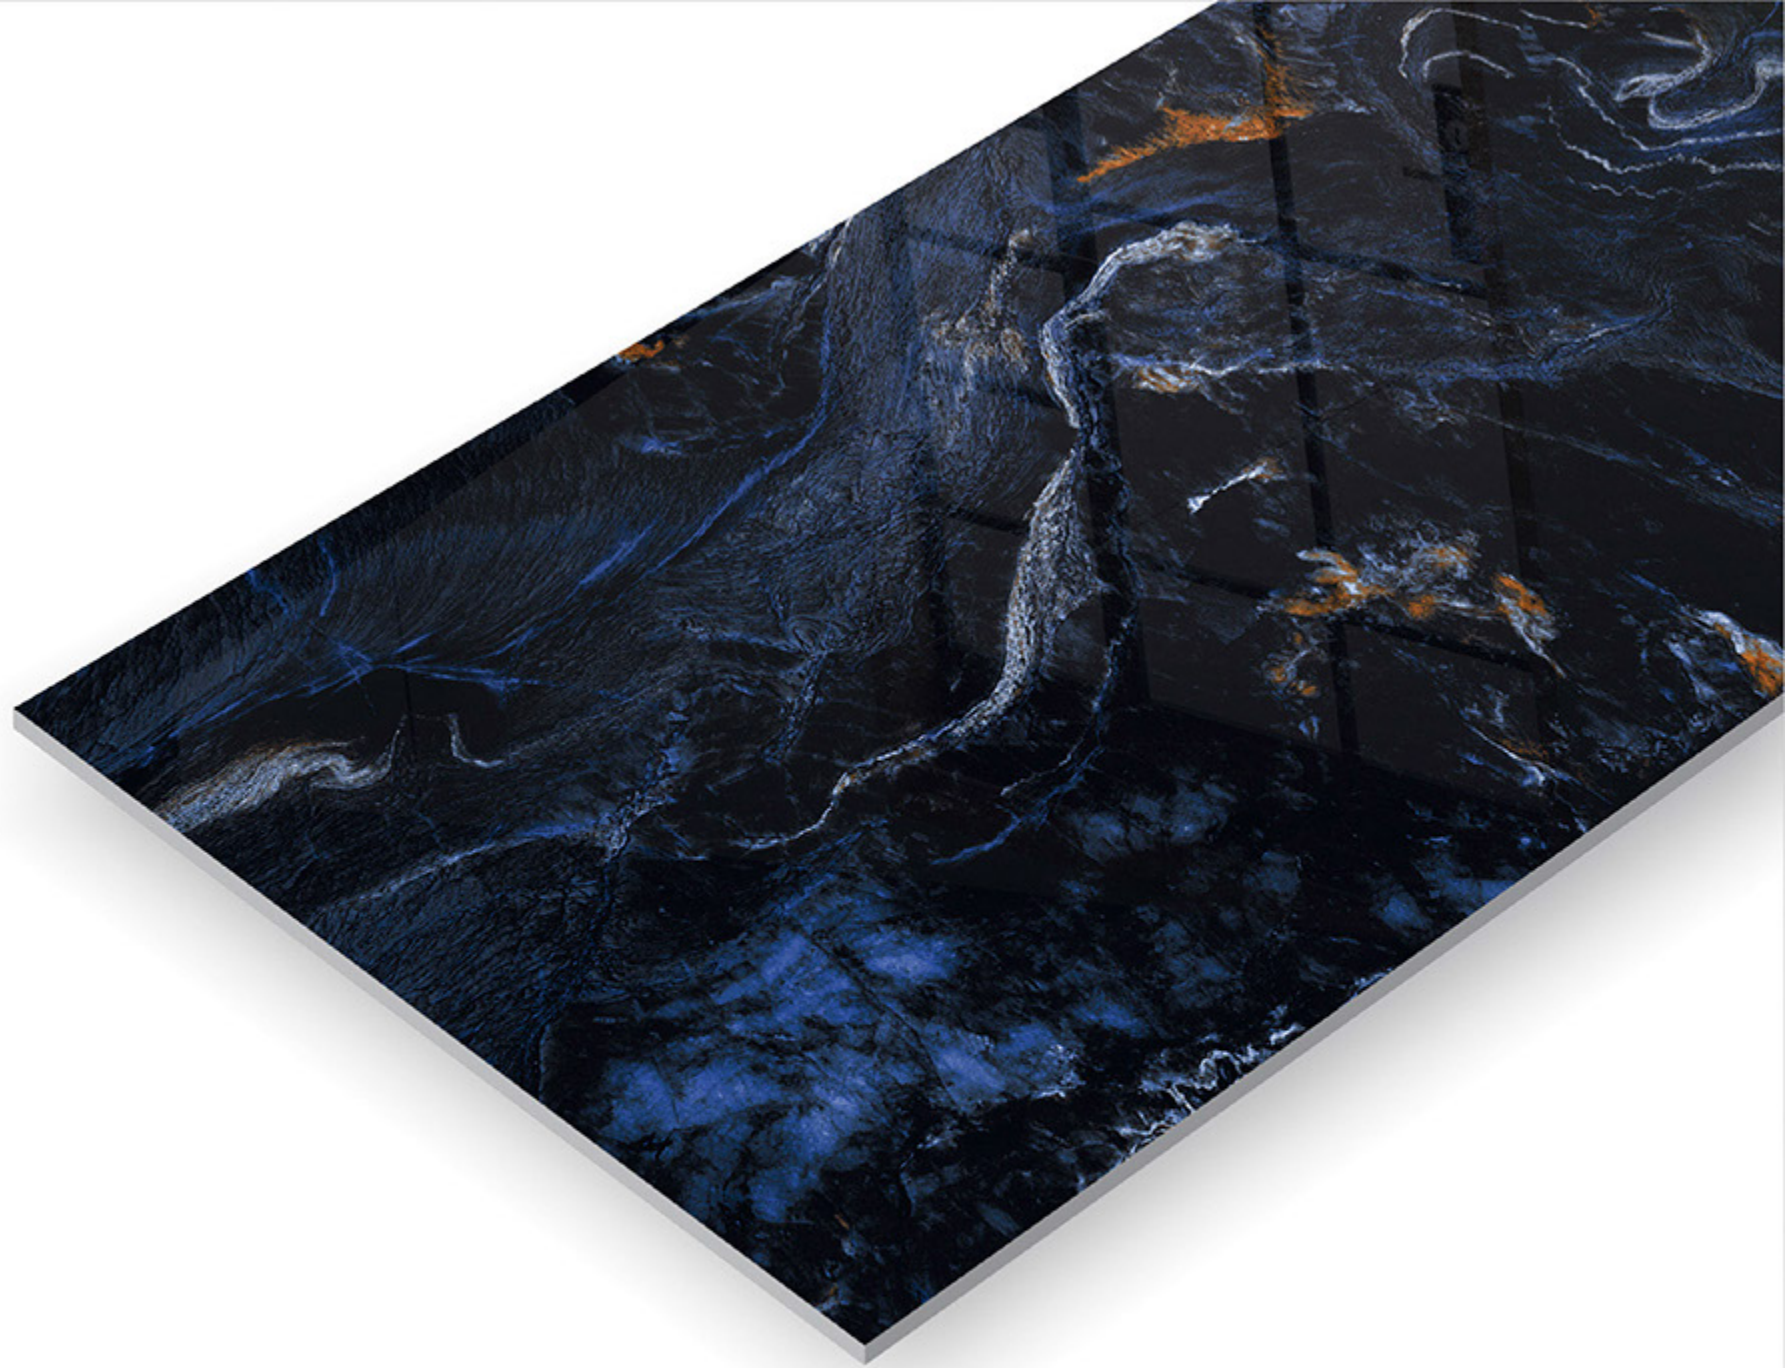

daytona
sky

600x
1200mm

daytona sky

600x
1200mm

Finish: **HIGH GLOSS**

HIGH STRENGTH

ECO FRIENDLY

RANDOM DESIGN

LOW MAINTENANCE

daytona
sky

**luxuria
black**

**600x
1200mm**