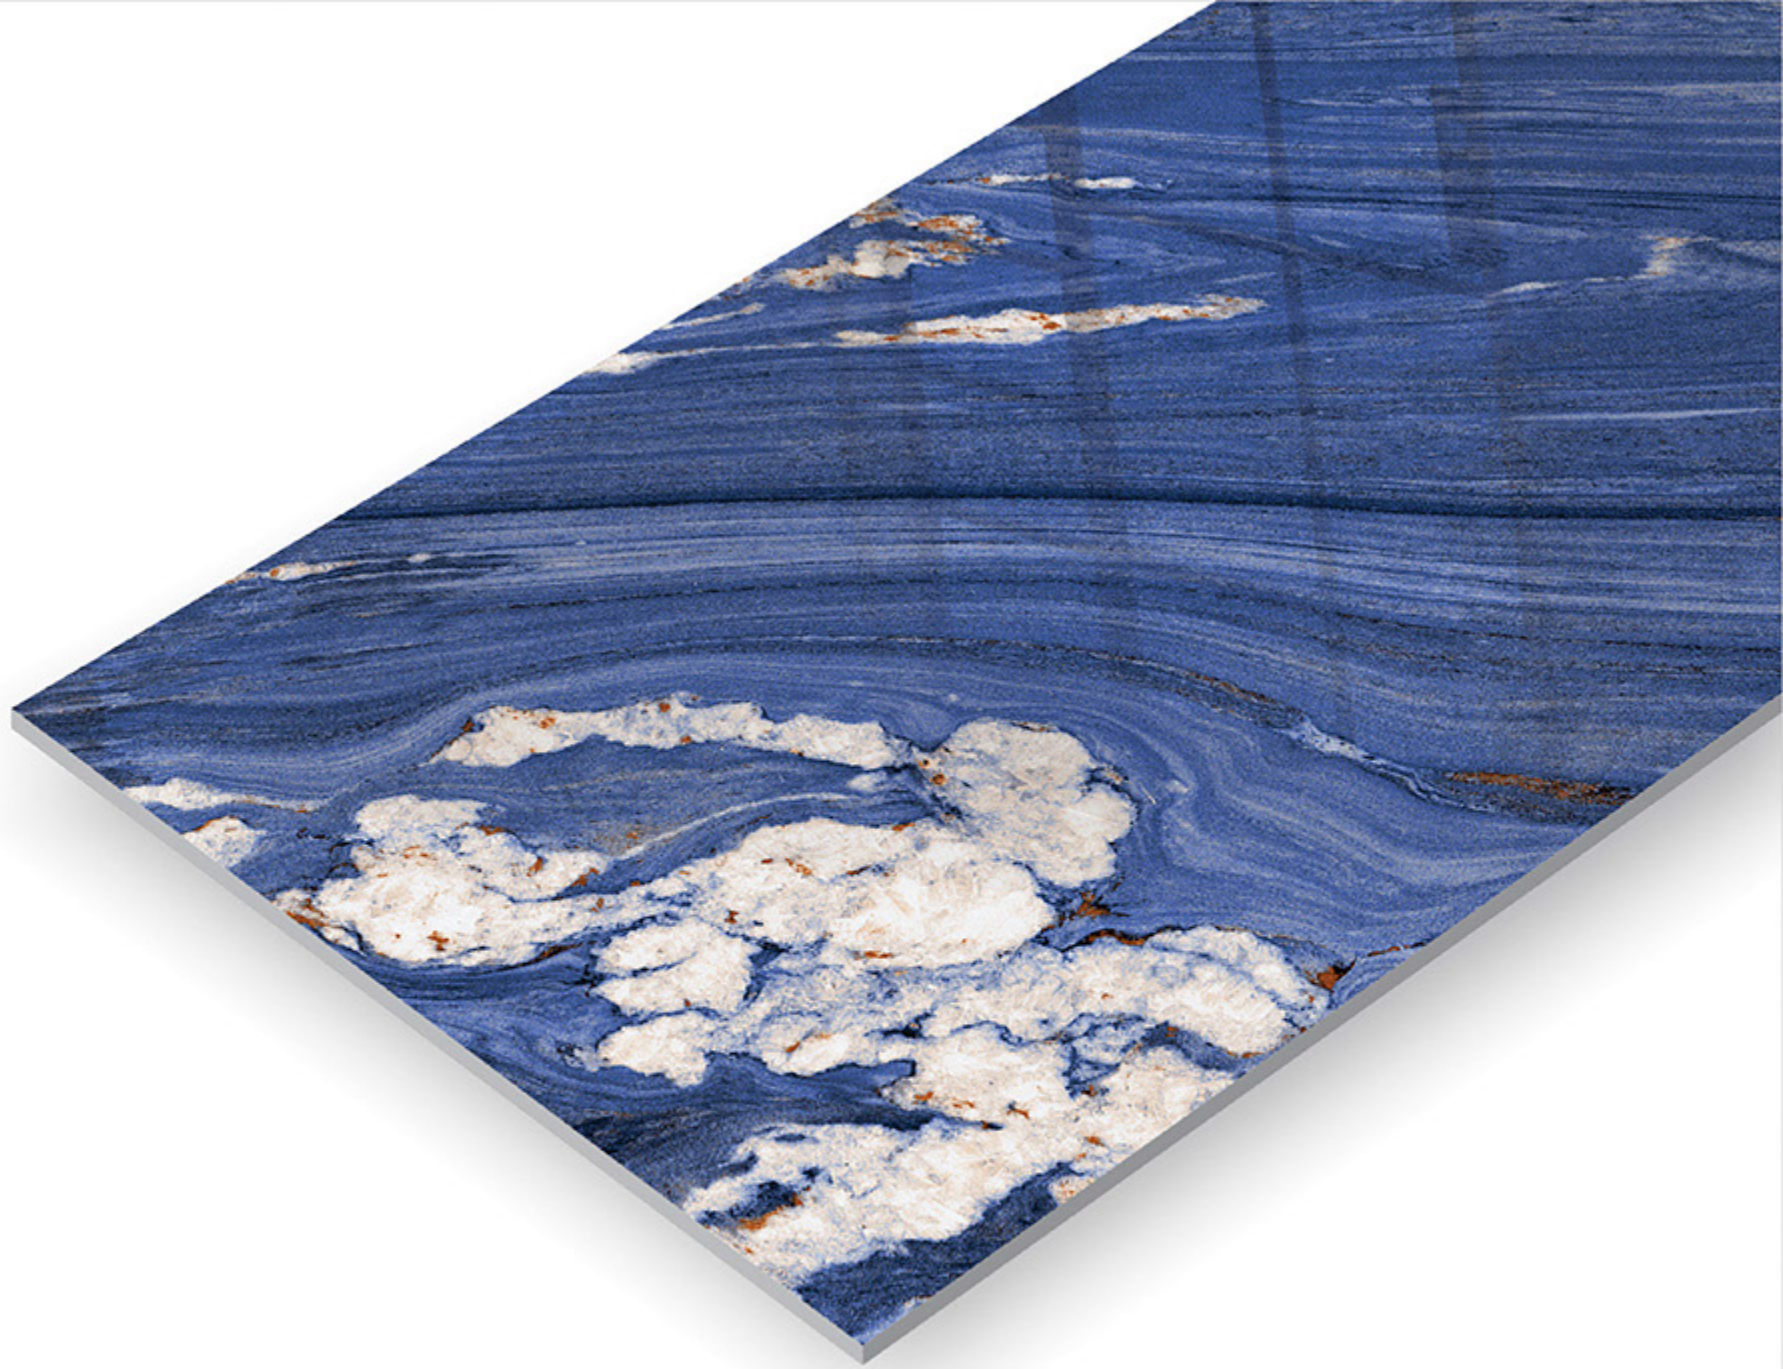

colonial
duke blue

600x
1200mm