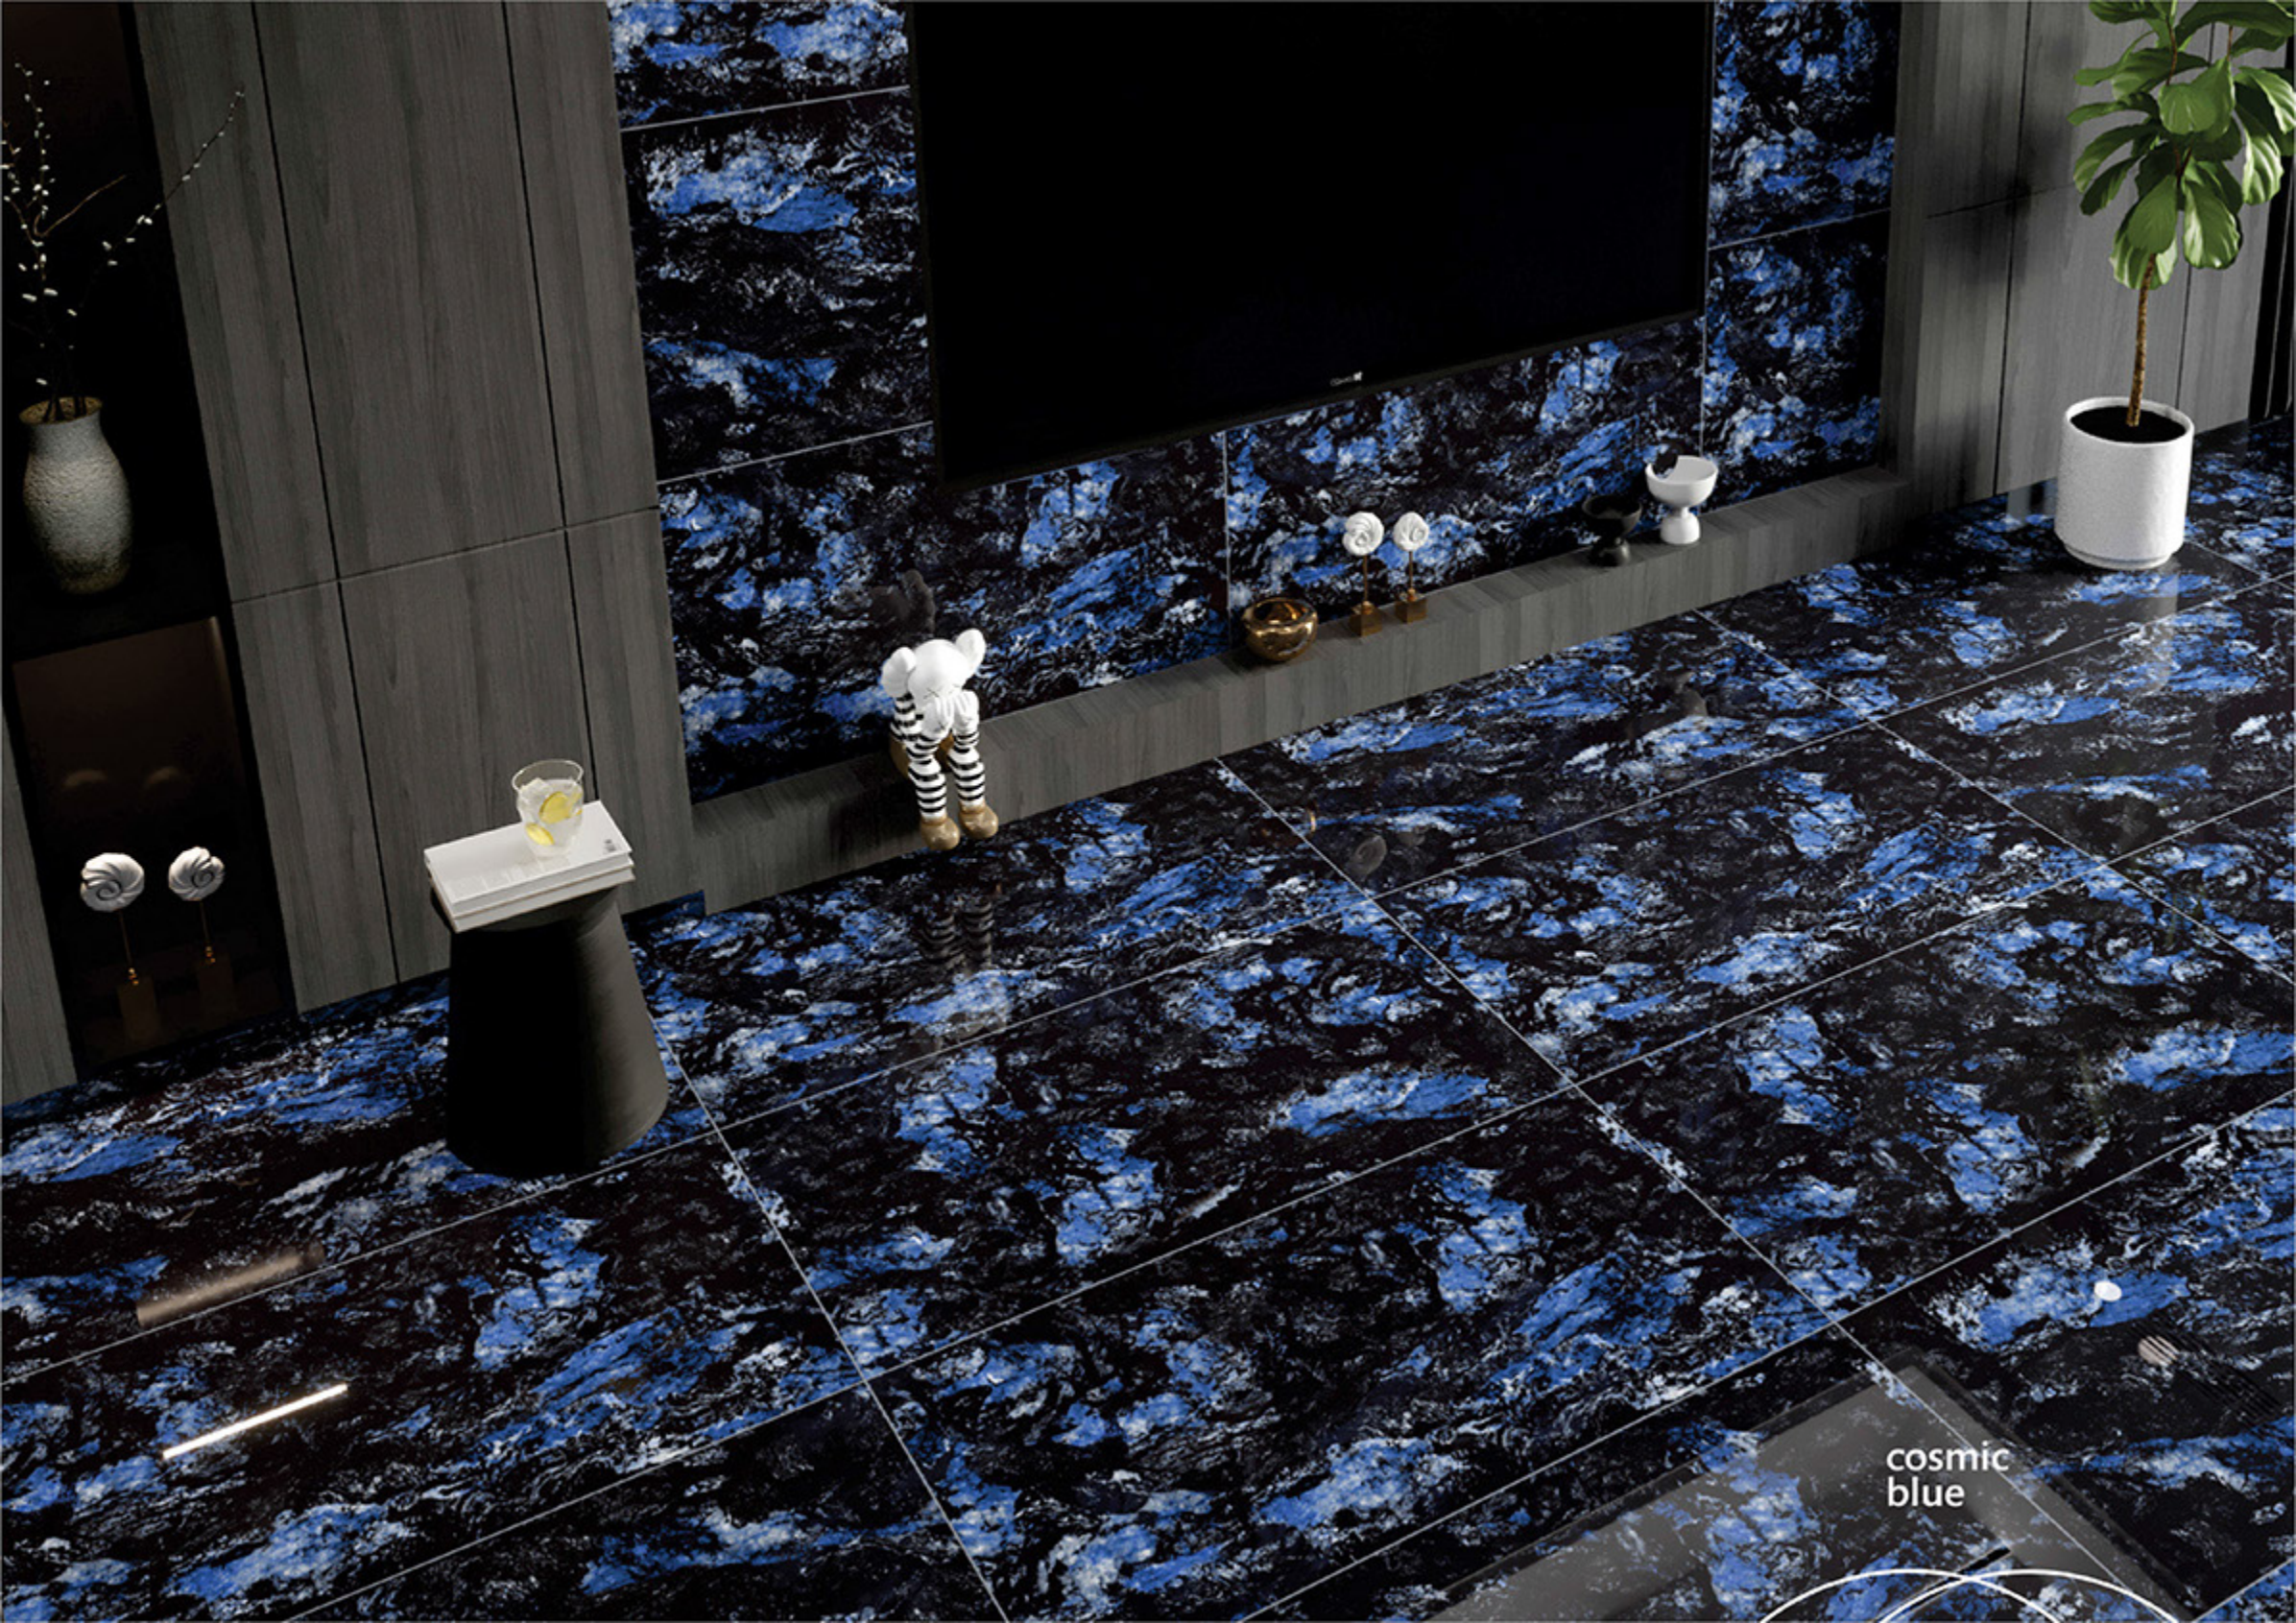

LOW MAINTENANCE

cosmic
black

**cosmic
blue**

**600x
1200mm**

cosmic
blue

600x
1200mm

 Finish: **HIGH GLOSS**

cosmic
blue

daytona
sky

600x
1200mm

daytona sky

600x
1200mm

Finish: **HIGH GLOSS**

HIGH STRENGTH

ECO FRIENDLY

RANDOM DESIGN

LOW MAINTENANCE

daytona
sky

**luxuria
black**

**600x
1200mm**