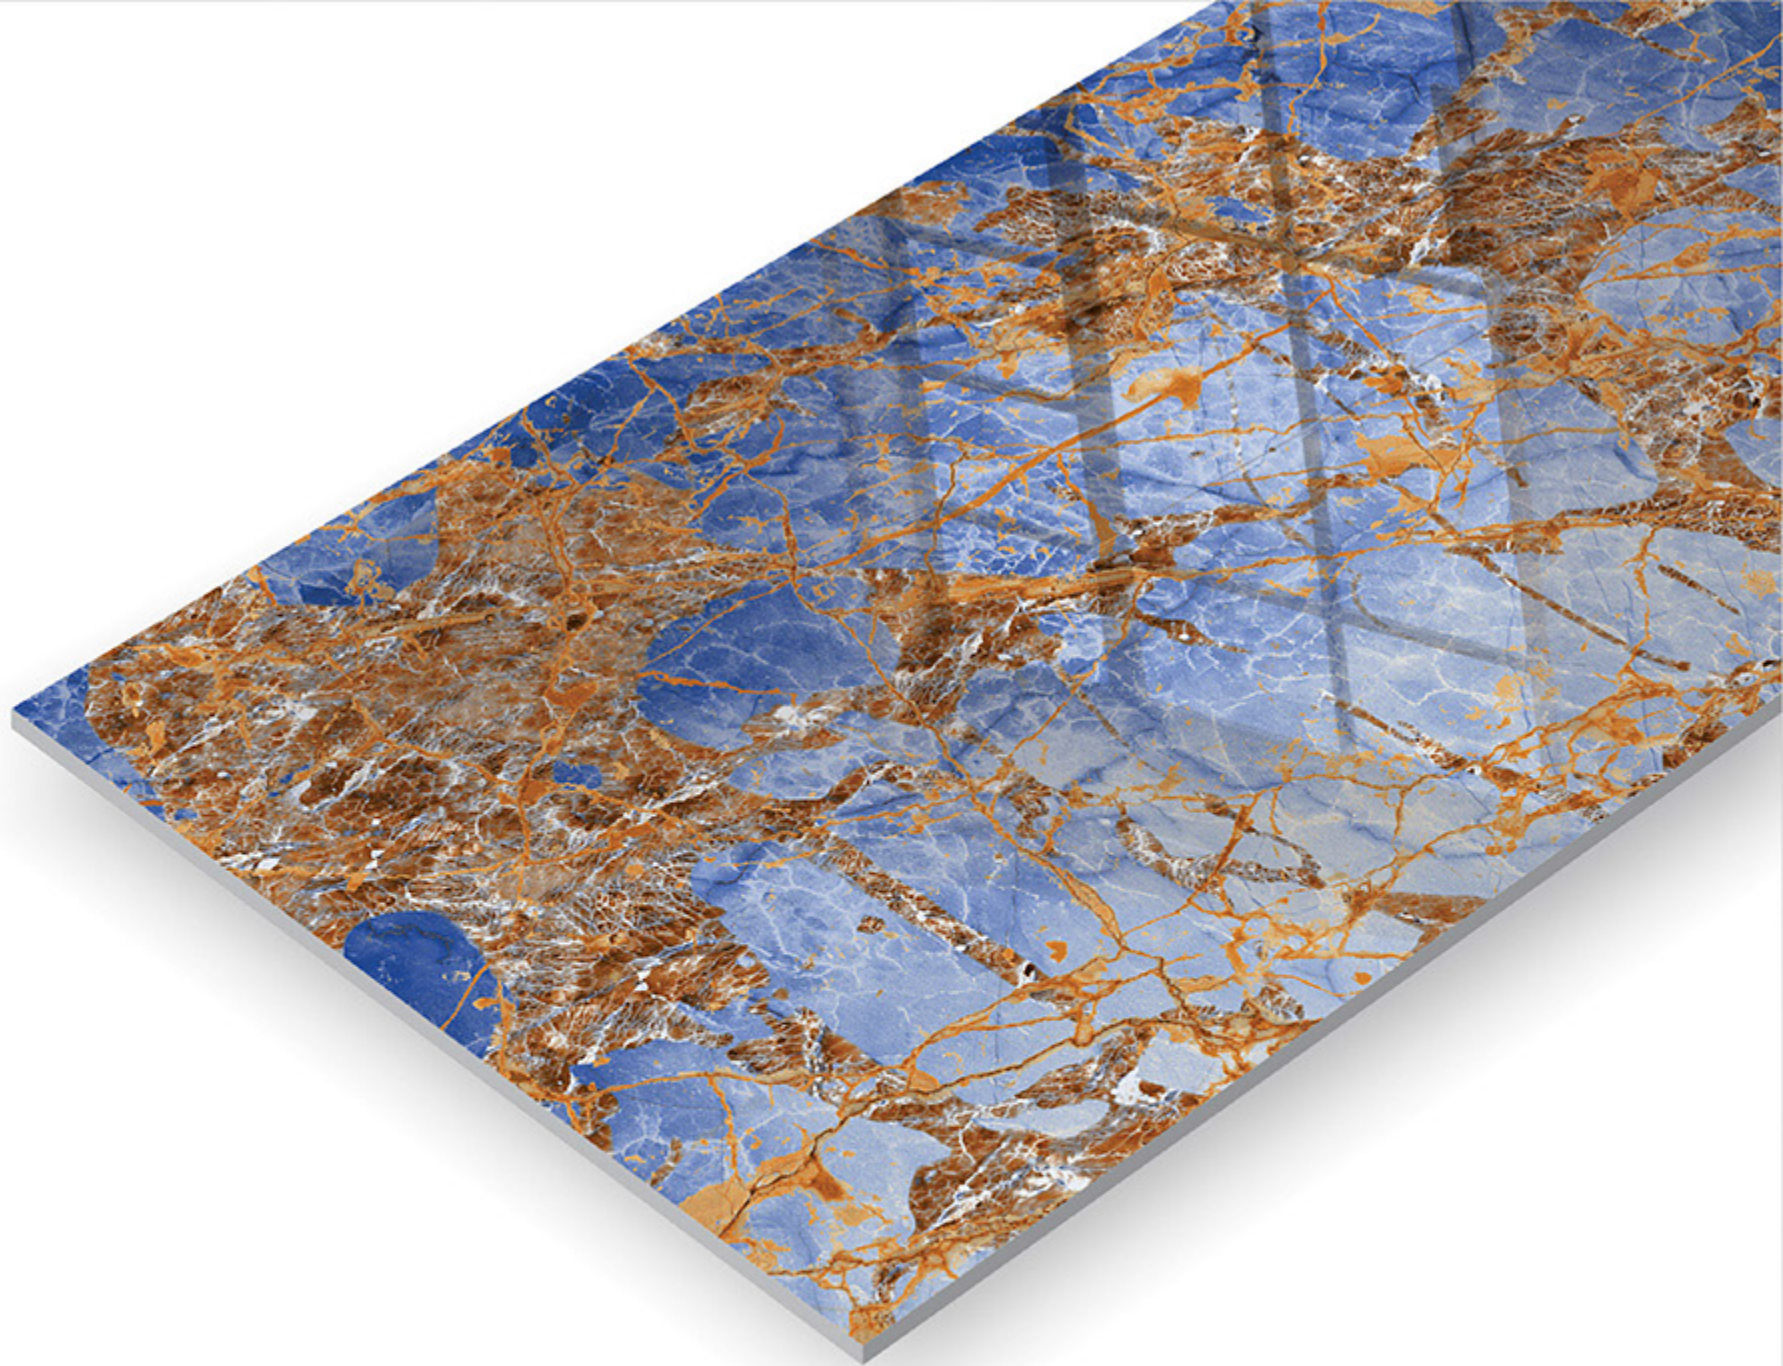

**botanic
blue**

**600x
1200mm**

botanic blue

600x
1200mm

Finish: **HIGH GLOSS**

HIGH STRENGTH

ECO FRIENDLY

RANDOM DESIGN